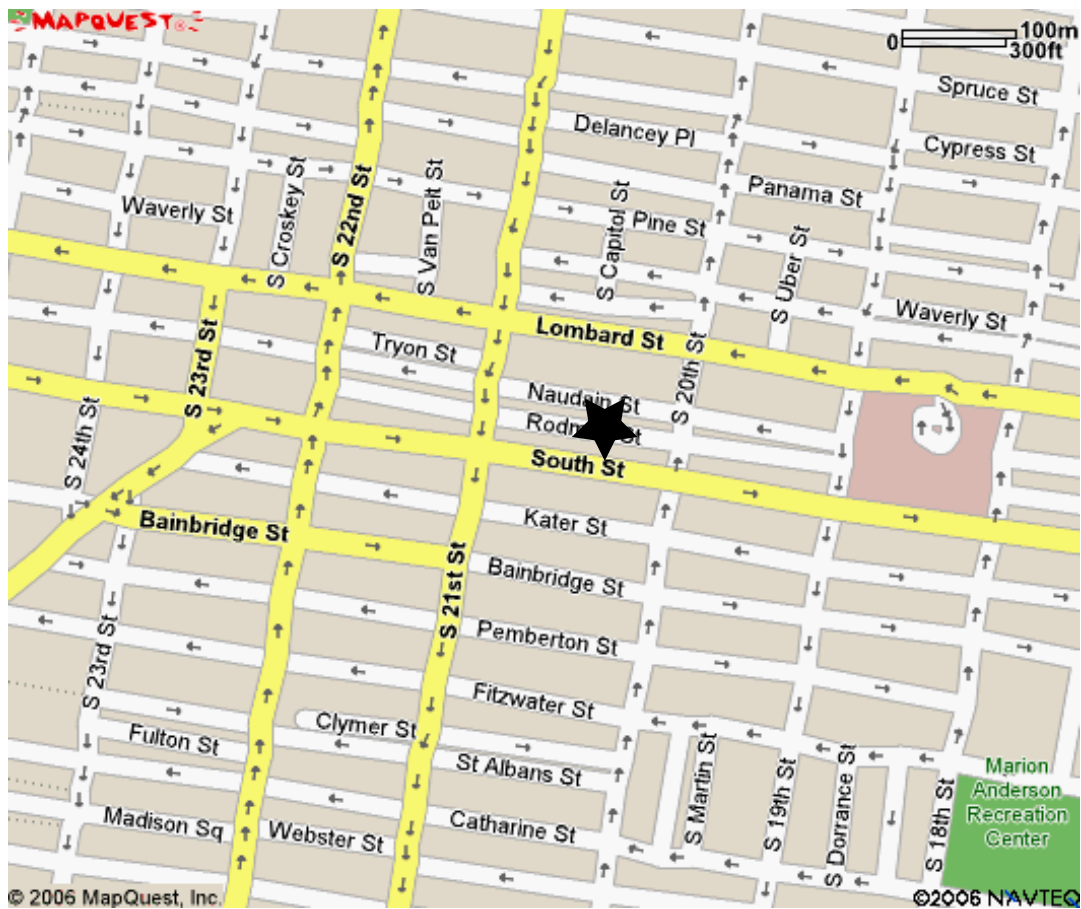

Cash Bar Reception for Attendees of the 25th Northeast Conference on Andean Archaeology and Ethnohistory

Ten Stone Bar & Restaurant
2063 South St (Cross Street: S 21st Street)
Philadelphia, PA 19146
(215) 735-9939

Directions from the University of Pennsylvania campus or Penn Museum:
Take Spruce Street to South Street (Spruce St. becomes South Street at bridge)
east towards Center City across the South Street Bridge (over Interstate 76)
approximately 0.9 miles.